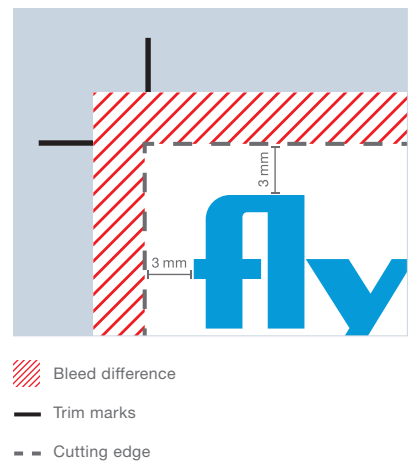

FACT SHEET

SCHOOL CONE, DINOSAUR, SMALL WITHOUT LID

To ensure that your order can be processed correctly and on schedule and also guarantee the very best print result possible, we ask that you please keep the following requirements in mind with regard to your print file.

The design can be applied to the entire document.

Folding lines (black) can be used as a design guideline.

Elements that must not be trimmed (images, logos, text) should be positioned 2-3 mm away from the cutting edge.

TIP!

Basic chair dimensions:	189 x 220 x 506 mm (LxWxH)
Final format:	512 x 524 mm
Document format:	518 x 530 mm (3 mm will be trimmed off each edge)
Bleed:	3 mm
Resolution:	Optimum 300 dpi (minimum 150 dpi)
Colour mode:	CMYK
Trim marks:	outside the bleed
File formats:	PDF, JPG, TIF, EPS, PSD, AI
Fonts:	Fonts converted into curves
Additional fees:	Conversion of Office files (Word, PowerPoint, Excel, Publisher)